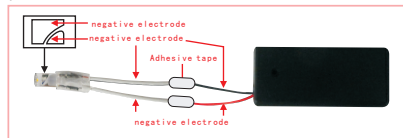

③ Apply white latex evenly with a brush

④ Align the edge of bottom plate and press paper accessory from left to right. The glue can be adjusted before it can be dried

Battery box, extension cord and battery box installation method

1. The bulb line extension requires two same length of power cord

2. Peel of 1cm length of rubber of the two power cords

3. Wire of stripped the rubber are wrapped as shown

4. Wrap copper with adhesive tape as shown

5. Put battery in the battery box Note distinguish positive and negative (self-supplied battery)

6. Connect the positive of the LED bulb to the red wire of the battery box. The negative is connected with the black wire, and the adhesive paper wrapped copper wire. Completed