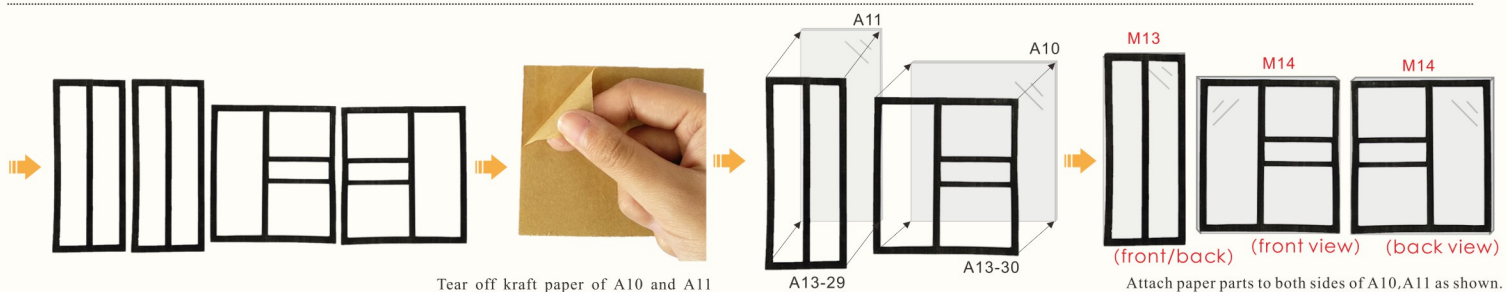

Railing

Window

Cut G12 according to the window shape as shown.

Music machine core manual guide
 (If you have purchased the music machine core, please fix it firstly)

*3pcs
 K01

One L02 passes through a small hole in the A02.