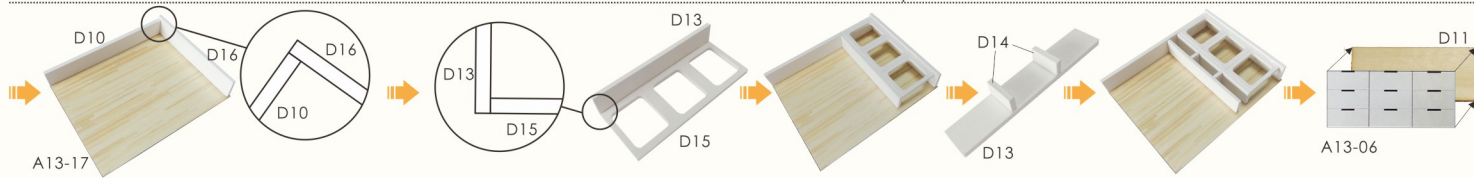

2. Use screw driver and take the lid off from the battery holder.

3. Insert the battery take notes on the polarity.

4. Connect the red wire to grey wire. Connect the black wire to white wire.

5. Wrap the exposed wire with the tapes.

6. Place the box lid and fastness with screw driver.

Product information

Shopping bag

Clothes

Bath cabinet

Mirror

Slippers

Flowerpot