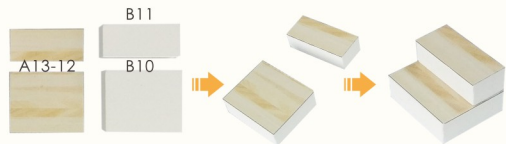

Flowerpot

Potted plant

Floor lamp

Wall lamp

Wall lamp

Kitchen light

Stairs

Steps

Screen

Railing

Window