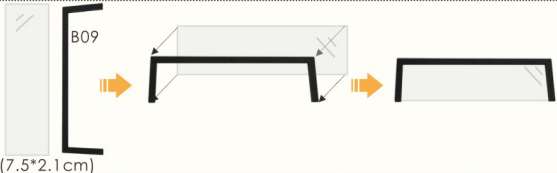

Railing

Window

Cut G12 according to the window shape as shown.

Music machine core manual guide
 (If you have purchased the music machine core, please fix it firstly)

*3pcs
 K01

One L02 passes through a small hole in the A02.