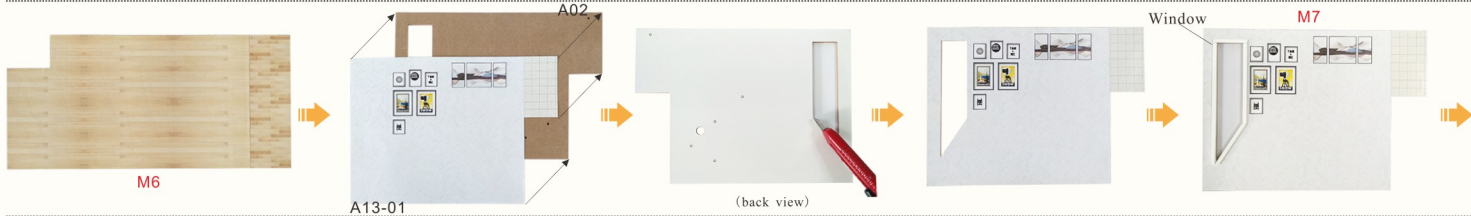

Railing

Window

Cut G12 according to the window shape as shown.

Music machine core manual guide
 (If you have purchased the music machine core, please fix it firstly)

*3pcs
 K01

One L02 passes through a small hole in the A02.