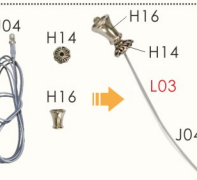

Flowerpot

Potted plant

Floor lamp

Wall lamp

Wall lamp

Kitchen light

Stairs

Steps

Screen

Railing

Window