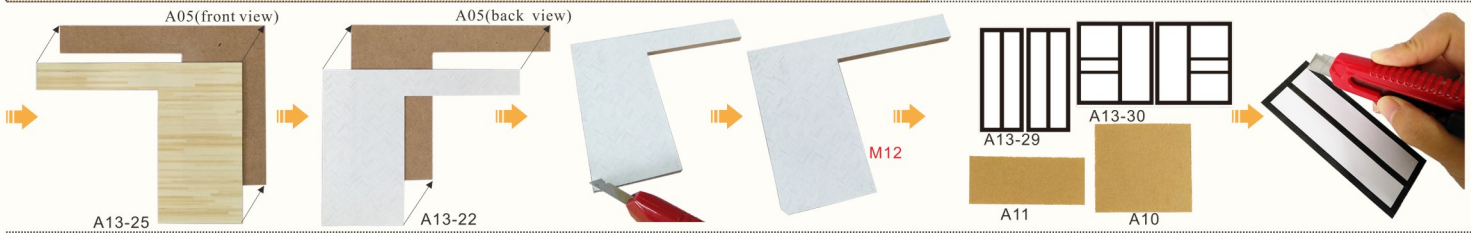

Railing

Window

Cut G12 according to the window shape as shown.

Music machine core manual guide
 (If you have purchased the music machine core, please fix it firstly)

*3pcs
 K01

One L02 passes through a small hole in the A02.