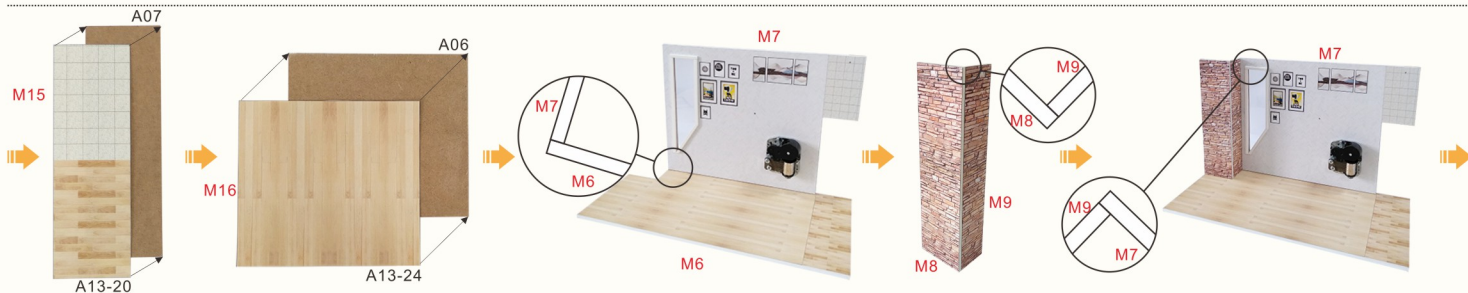

Railing

Window

Cut G12 according to the window shape as shown.

Music machine core manual guide
 (If you have purchased the music machine core, please fix it firstly)

*3pcs
 K01

One L02 passes through a small hole in the A02.

L01 passes through a small hole in the A02.

Another L02 passes through a small hole in the A07.

L03 passes through a small hole in the A03.

Statement: the lamp wires cannot be inserted into the output socket.