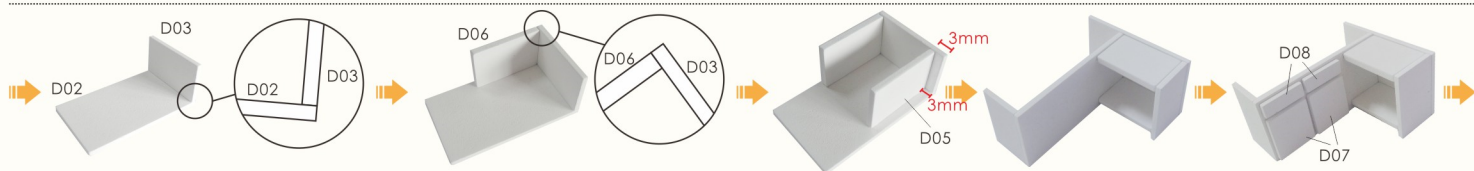

2. Use screw driver and take the lid off from the battery holder.

3. Insert the battery take notes on the polarity.

4. Connect the red wire to grey wire. Connect the black wire to white wire.

5. Wrap the exposed wire with the tapes.

6. Place the box lid and fastness with screw driver.

Product information

Shopping bag

Clothes

Bath cabinet

Mirror

Slippers

Flowerpot