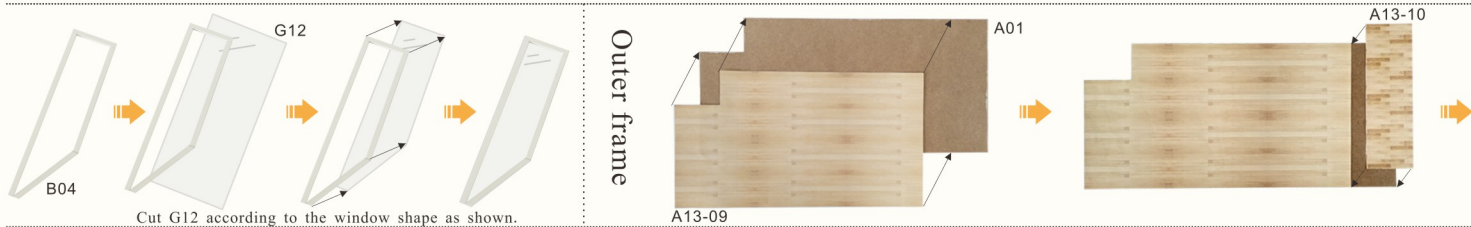

Potted plant

Floor lamp

Wall lamp

Wall lamp

Kitchen light

Stairs

Steps

Screen

Railing

Window

Cut G12 according to the window shape as shown.

Music machine core manual guide
 (If you have purchased the music machine core, please fix it firstly)

*3pcs
 K01

One L02 passes through a small hole in the A02.