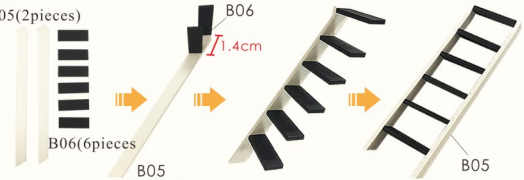

Flowerpot

Potted plant

Floor lamp

Wall lamp

Wall lamp

Kitchen light

Stairs

Steps

Screen

Railing

Window