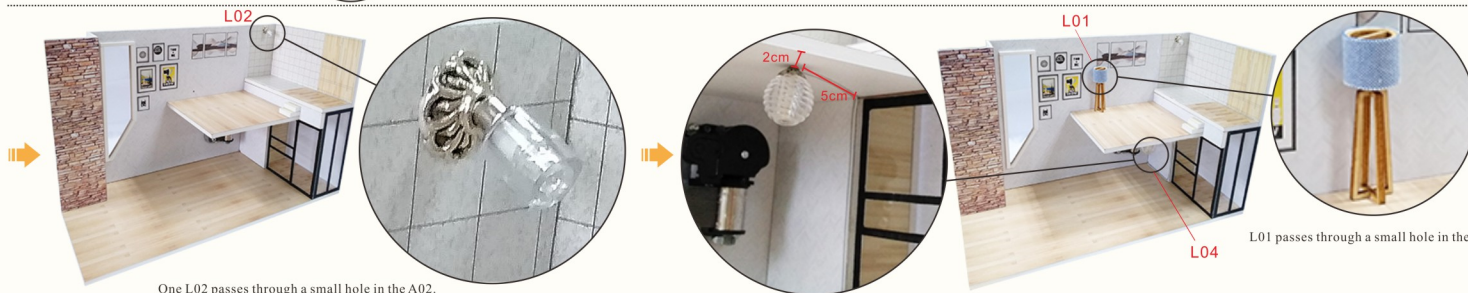

One L02 passes through a small hole in the A02.

L01 passes through a small hole in the A02.