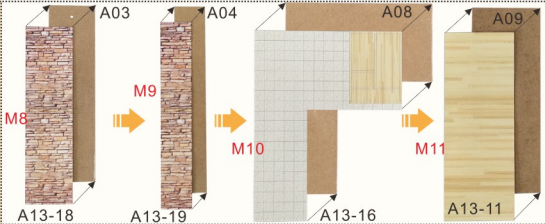

Railing

Window

Cut G12 according to the window shape as shown.

Music machine core manual guide
 (If you have purchased the music machine core, please fix it firstly)

*3pcs
 K01

One L02 passes through a small hole in the A02.

L01 passes through a small hole in the A02.

Another L02 passes through a small hole in the A07.

L03 passes through a small hole in the A03.

Statement: the lamp wires cannot be inserted into the output socket.