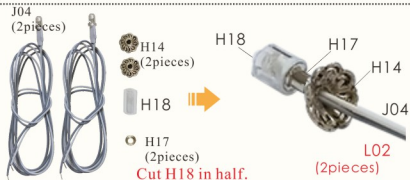

Flowerpot

Potted plant

Floor lamp

Wall lamp

Wall lamp

Kitchen light

Stairs

Steps

Screen

Railing

Window