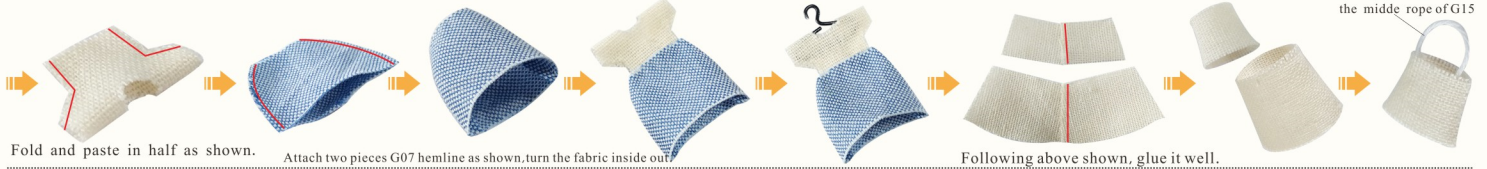

2. Use screw driver and take the lid off from the battery holder.

3. Insert the battery take notes on the polarity.

4. Connect the red wire to grey wire. Connect the black wire to white wire.

5. Wrap the exposed wire with the tapes.

6. Place the box lid and fastness with screw driver.

Product information

Shopping bag

Clothes

Bath cabinet

Mirror

Slippers

Flowerpot