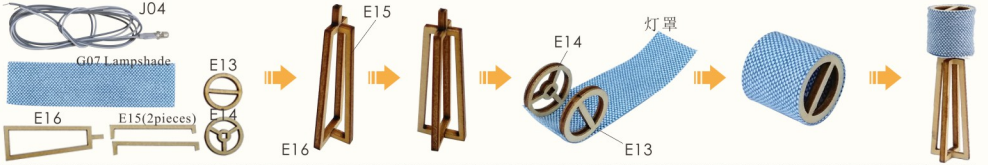

Flowerpot

Potted plant

Floor lamp

Wall lamp

Wall lamp

Kitchen light

Stairs

Steps

Screen

Railing

Window