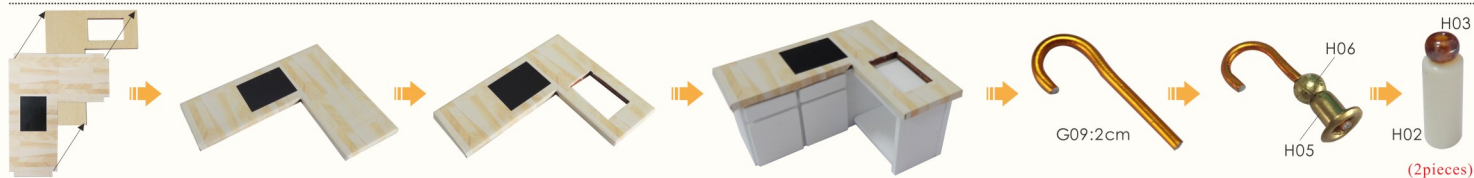

DO NOT contact the LED wire end direct to the battery cell.

Use the provide battery holder. Make sure the correct polarity.

How to assemble the battery holder

1. Material and tools needed:
- Battery holder, LED bulb, tape, screw driver and 2 piece AA size battery (not provided)

2. Use screw driver and take the lid off from the battery holder.

3. Insert the battery take notes on the polarity.

4. Connect the red wire to grey wire. Connect the black wire to white wire.

5. Wrap the exposed wire with the tapes.

6. Place the box lid and fastness with screw driver.

Product information

Shopping bag

Clothes

Bath cabinet

Mirror

Slippers

Flowerpot