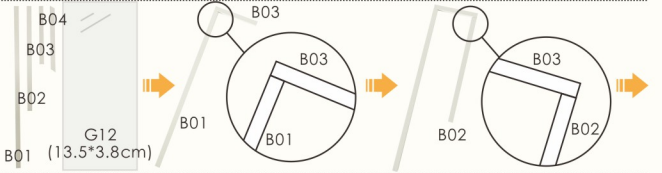

Railing

Window

Cut G12 according to the window shape as shown.

Music machine core manual guide
 (If you have purchased the music machine core, please fix it firstly)

*3pcs
 K01

One L02 passes through a small hole in the A02.