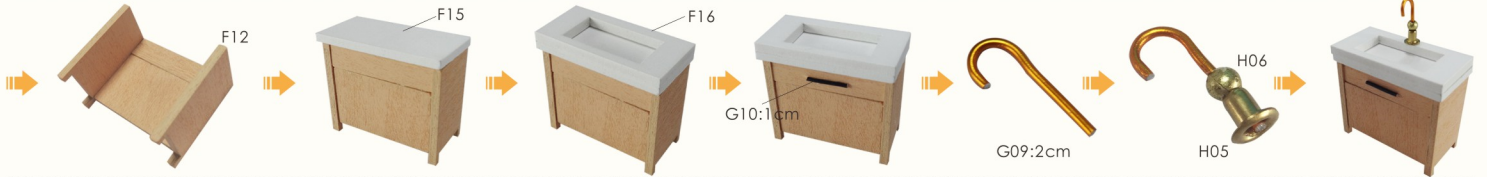

2. Use screw driver and take the lid off from the battery holder.

3. Insert the battery take notes on the polarity.

4. Connect the red wire to grey wire. Connect the black wire to white wire.

5. Wrap the exposed wire with the tapes.

6. Place the box lid and fastness with screw driver.

Product information

Shopping bag

Clothes

Bath cabinet

Mirror

Slippers

Flowerpot