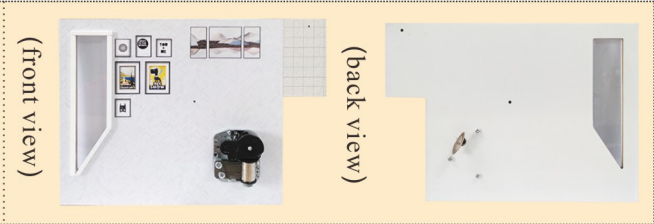

Railing

Window

Cut G12 according to the window shape as shown.

Music machine core manual guide
 (If you have purchased the music machine core, please fix it firstly)

*3pcs
 K01

One L02 passes through a small hole in the A02.