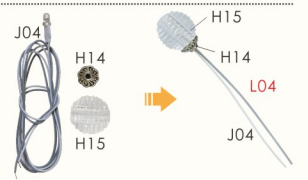

Kitchen light